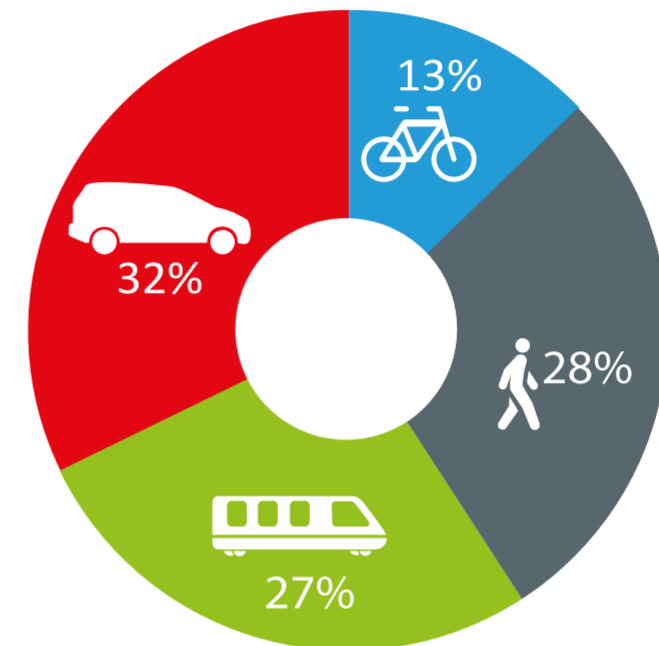

Allocation of Space for Transport Infrastructure

How space is used in Berlin
Urban space allocated for transport

How people move in Berlin
Modal Split (with walking)

How people actually move

How space is used