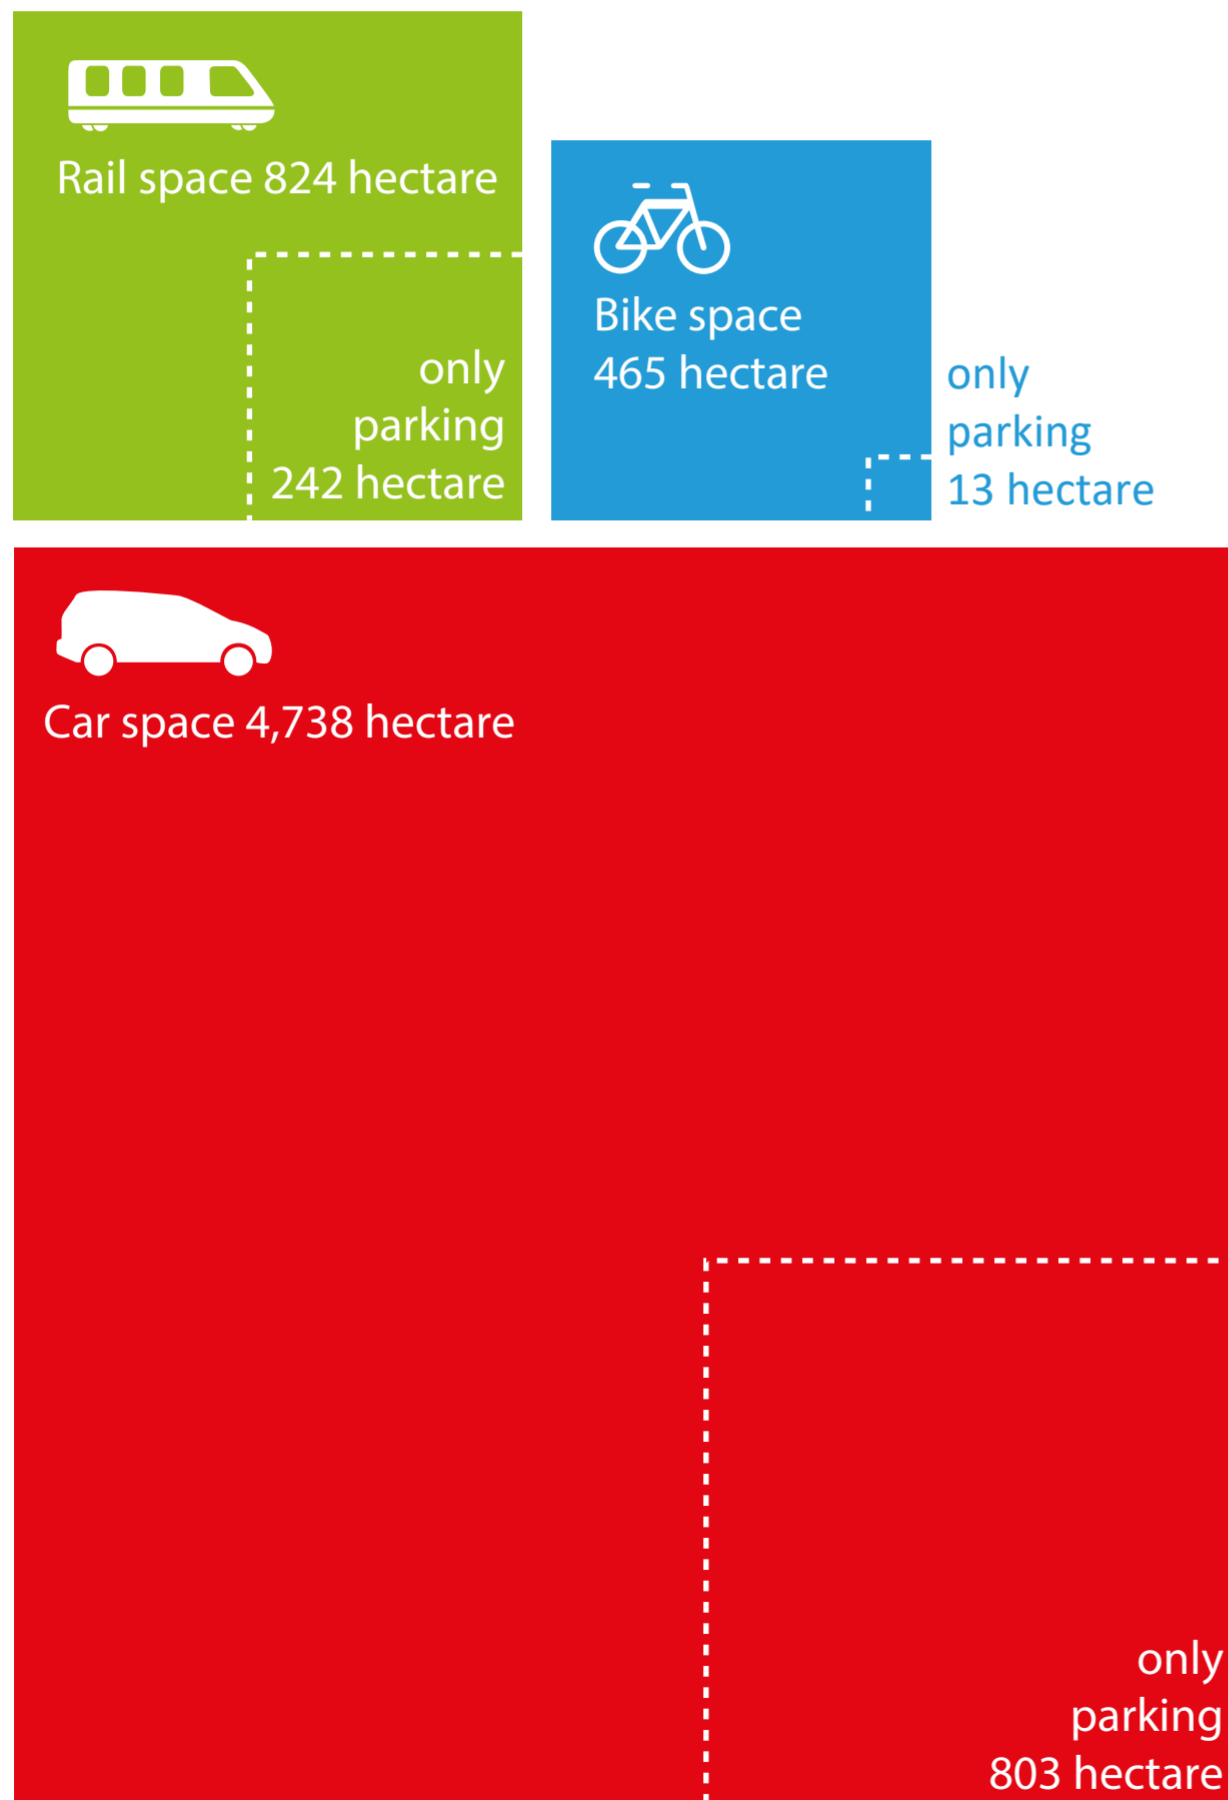

Allocation of Space for Transport Infrastructure

How space is used in Berlin
Urban space allocated for transport

How people move in Berlin
Modal Split (with walking)

How people actually move

How space is used