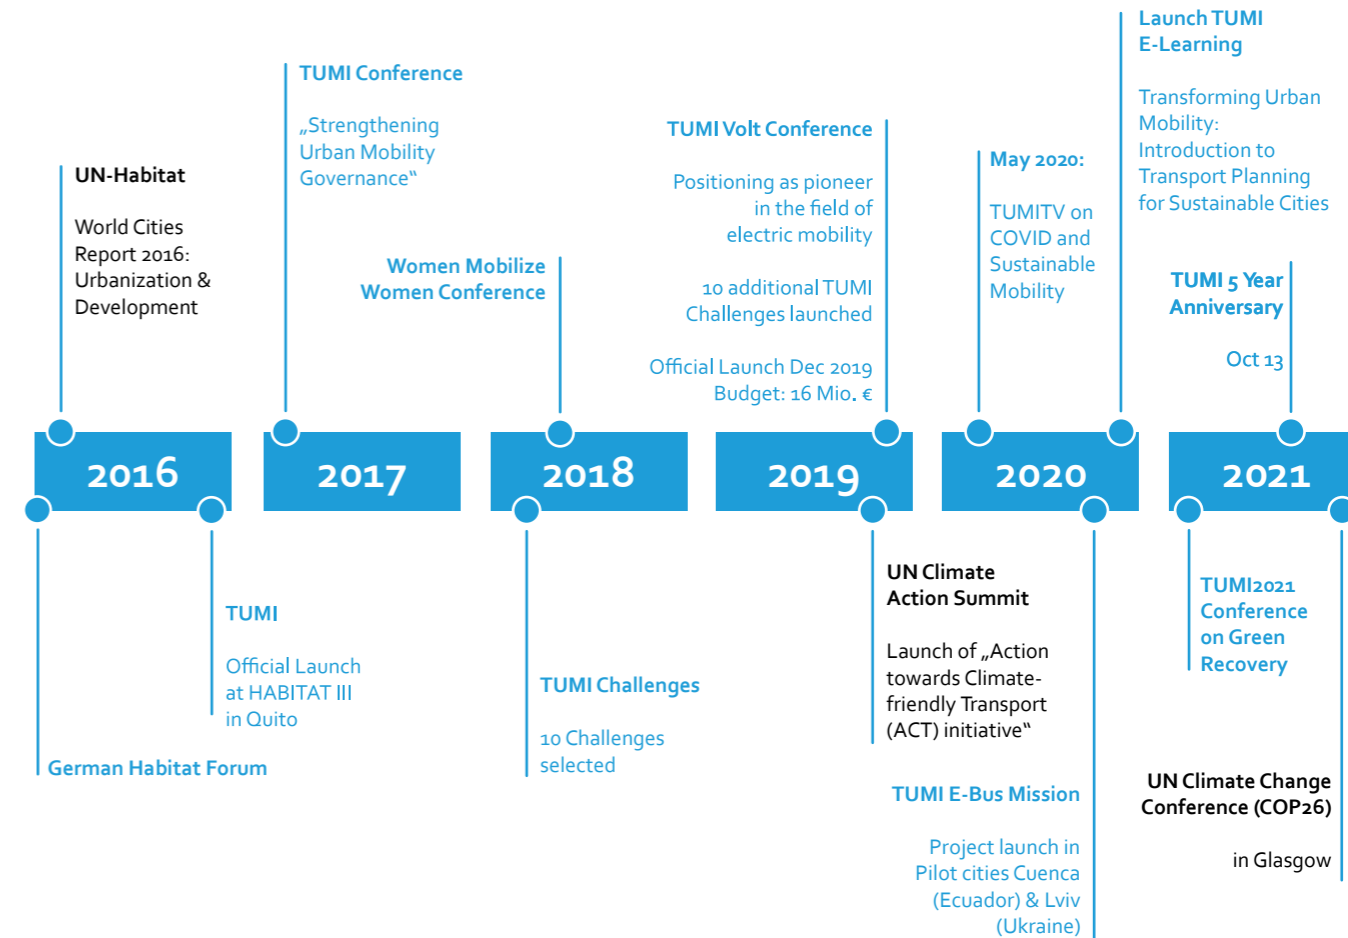

TUMI 5 Year

ANNIVERSARY

**13th October
2021**

TUMI

Transformative Urban Mobility Initiative

TUMI 5 Year Anniversary Event

TUMI Anniversary is coming up!

www.transformative-mobility.org

TUMI Highlights

TUMI Highlights

5 years towards a sustainable mobility transformation

TUMI's Milestones

©SUTP/Flickr

The Anniversary - Part I

10:00 - 10:10

Welcome